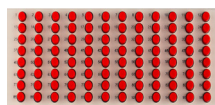

Mini-Snap Plate :

SNPMINI-6FC-SM-SET

SNPMINI-12FC-SM-SET

Ordering Information :

P/N	Descriptions
<b>SINGLE SNAP PLATE FOR ODF RACK MOUNT 1U-7U SLIDE WITH DRAWER</b>	
SNP-24LC-SX-SM-R1U-SET	Snap Plate 24LC SX SM with Adapter for R1U
SNP-24FC-SM-R1U-SET	Snap Plate 24FC SM with Adapter for R1U
SNP-24SC-SM-R1U-SET	Snap Plate 24SC SM with Adapter for R1U
SNP-48LC-SX-SM-R2U-SET	Snap Plate 48LC SX SM with Adapter for R2U
SNP-48FC-SM-R2U-SET	Snap Plate 48FC SM with Adapter for R2U
SNP-48SC-SM-R2U-SET	Snap Plate 48SC SM with Adapter for R2U
SNP-60LC-SX-SM-R3U-SET	Snap Plate 60LC SX SM with Adapter for R3U
SNP-60FC-SM-R3U-SET	Snap Plate 60FC SM with Adapter for R3U
SNP-60SC-SM-R3U-SET	Snap Plate 60SC SM with Adapter for R3U
SNP-96LC-SX-SM-R4U-SET	Snap Plate 96LC SX SM with Adapter for R4U
SNP-96FC-SM-R4U-SET	Snap Plate 96FC SM with Adapter for R4U
SNP-96SC-SM-R4U-SET	Snap Plate 96SC SM with Adapter for R4U
SNP-120LC-SX-SM-R4U-SET	Snap Plate 120LC SX SM with Adapter for R4U
SNP-120FC-SM-R4U-SET	Snap Plate 120FC SM with Adapter for R4U
SNP-120SC-SM-R4U-SET	Snap Plate 120SC SM with Adapter for R4U

Single Snap Plate :

SNP-60LC-SX-SM-R3U-SET

SNP-60SCA-SM-R3U-SET

SNP-96FC-SM-R4U-SET

SNP-96LC-SX-SM-R4U-SET

SNP-120LC-SX-SM-R4U-SET